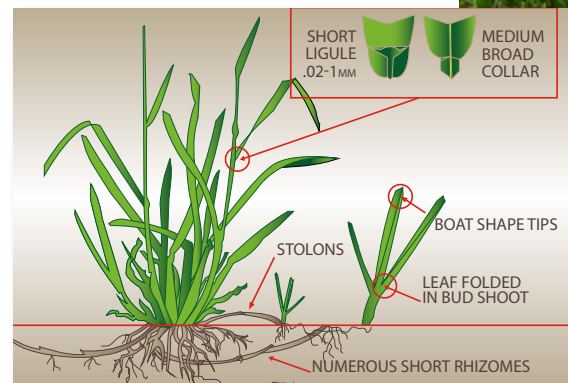

GREENHORIZONS PRODUCT DATA SHEET

PREMIUM BLUEGRASS

GHG Premium Bluegrass is established using *Greenhorizons Sod Farms'* Leading Edge Turfgrass Technology. It is a **blend of 100% Kentucky Bluegrass cultivars** selected through years of research evaluated by the *National Turfgrass Evaluation Program (NTEP)*. We conduct plenty of our own research and testing to choose the best varieties of *Kentucky Bluegrass* for the Southern Ontario climate.

DESCRIPTION

- Kentucky Bluegrass
- Medium-Coarse grass blades
- Dense turf stand
- Dark green colour
- Rhizomatous
- Maintained at 1.75" - 2.25" or 44mm - 57mm

BENEFITS

- The most hardy turfgrass available for Southern Ontario
- Resists winterkill
- Self repairing
- Medium to high traffic tolerance
- Excellent cold tolerance
- Good drought recuperation

LOCATIONS

GHG Premium Bluegrass is grown at the following GHG locations

- Cambridge
- Hamilton
- Burford- Specialty Turfgrass Farm

ROLL SIZE

Small Roll

- 10 square feet - .929 square meters
- 2 feet x 5 roll size

Big Roll (Minimum Order Required)

- 280 square feet - 26 square meters
- 3.5 feet x 80 feet double cut roll size

IDEAL APPLICATIONS

GHG Premium Bluegrass is the most diversely used turfgrass in Ontario.

- Residential homes
- Commercial properties
- Parks
- Golf Courses
- Sport Fields