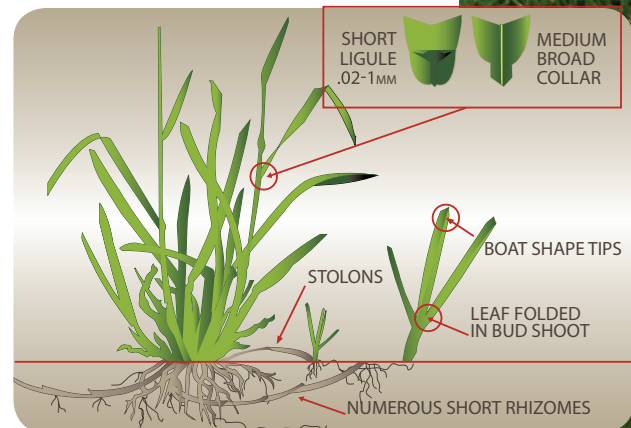

GREENHORIZONS SOD FARMS

HAMILTON (905) 389-1315
CAMBRIDGE (519) 653-7494